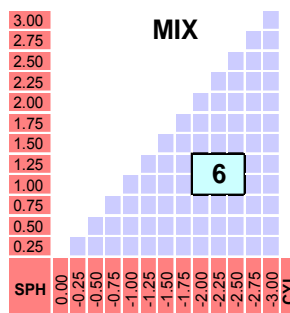

DIO Sun NXT Lens PAL

Specification

Material	NXT Sun	UV cut off (nm)	400
Refractive Index	1.53	Base curve	6/8BC
Gravity	1.11	Max Diameters (mm)	80
Abbe Value	45	Color	Grey/Brown/etc

Lens Features

- Aspherical SV freeform design for high curve
- As-worn prescription optimization with 0.01D
- Light weight & Slim edge with Aesthetic thickness
- Multi AR coating with EMI

Power Chart

- Decenteration 5.0mm
 - Decenteration 7.5mm
 - Decenteration 10mm
- Addition = +2.00

Index = 1.530

Lens Marking Layout

Add-on Features

- Precal
- Remote Edging
- Special thickness
- Rx compensation
- Decentration
- Hi cylinder (4-6)
- Prism ($\leq 4 \Delta$)
- Mirror coating