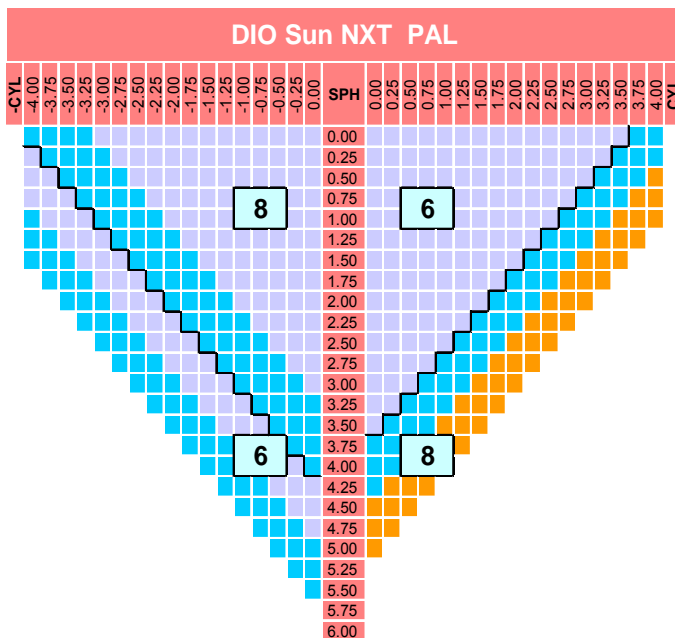

DIO Sun NXT Lens PAL

Specification

Material	NXT Sun	UV cut off (nm)	400
Refractive Index	1.53	Base curve	6/8BC
Gravity	1.11	Max Diameters (mm)	80
Abbe Value	45	Color	Grey/Brown/etc

Lens Features

- Aspherical SV freeform design for high curve
- As-worn prescription optimization with 0.01D
- Light weight & Slim edge with Aesthetic thickness
- Multi AR coating with EMI

Power Chart

- Decenteration 5.0mm
 - Decenteration 7.5mm
 - Decenteration 10mm
- Addition = +2.00

Index = 1.530

Lens Marking Layout

Add-on Features

- Precal
- Remote Edging
- Special thickness
- Rx compensation
- Decentration
- Hi cylinder (4-6)
- Prism ($\leq 4 \Delta$)
- Mirror coating