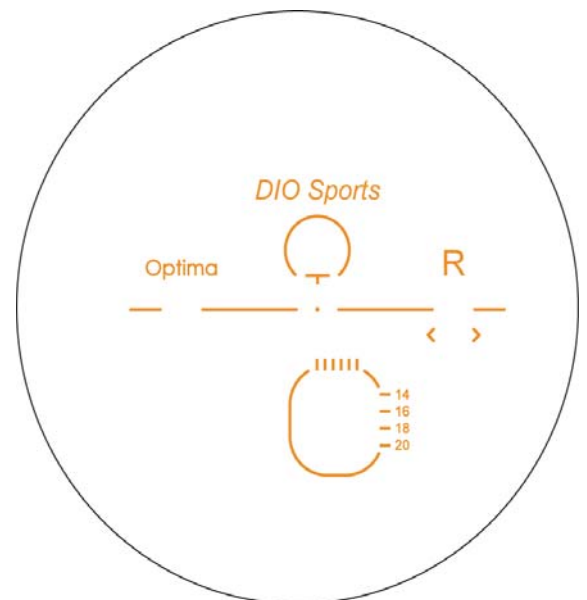

DIO Sun NXT Lens PAL

Specification

Material	NXT Sun	UV cut off (nm)	400
Refractive Index	1.53	Base curve	6/8BC
Gravity	1.11	Max Diameters (mm)	80
Abbe Value	45	Color	Grey/Brown/etc

Lens Features

- Aspherical SV freeform design for high curve
- As-worn prescription optimization with 0.01D
- Light weight & Slim edge with Aesthetic thickness
- Multi AR coating with EMI

Power Chart

- Decenteration 5.0mm
 - Decenteration 7.5mm
 - Decenteration 10mm
- Addition = +2.00

Index = 1.530

Lens Marking Layout

Add-on Features

- Precal
- Remote Edging
- Special thickness
- Rx compensation
- Decentration
- Hi cylinder (4-6)
- Prism ($\leq 4 \Delta$)
- Mirror coating